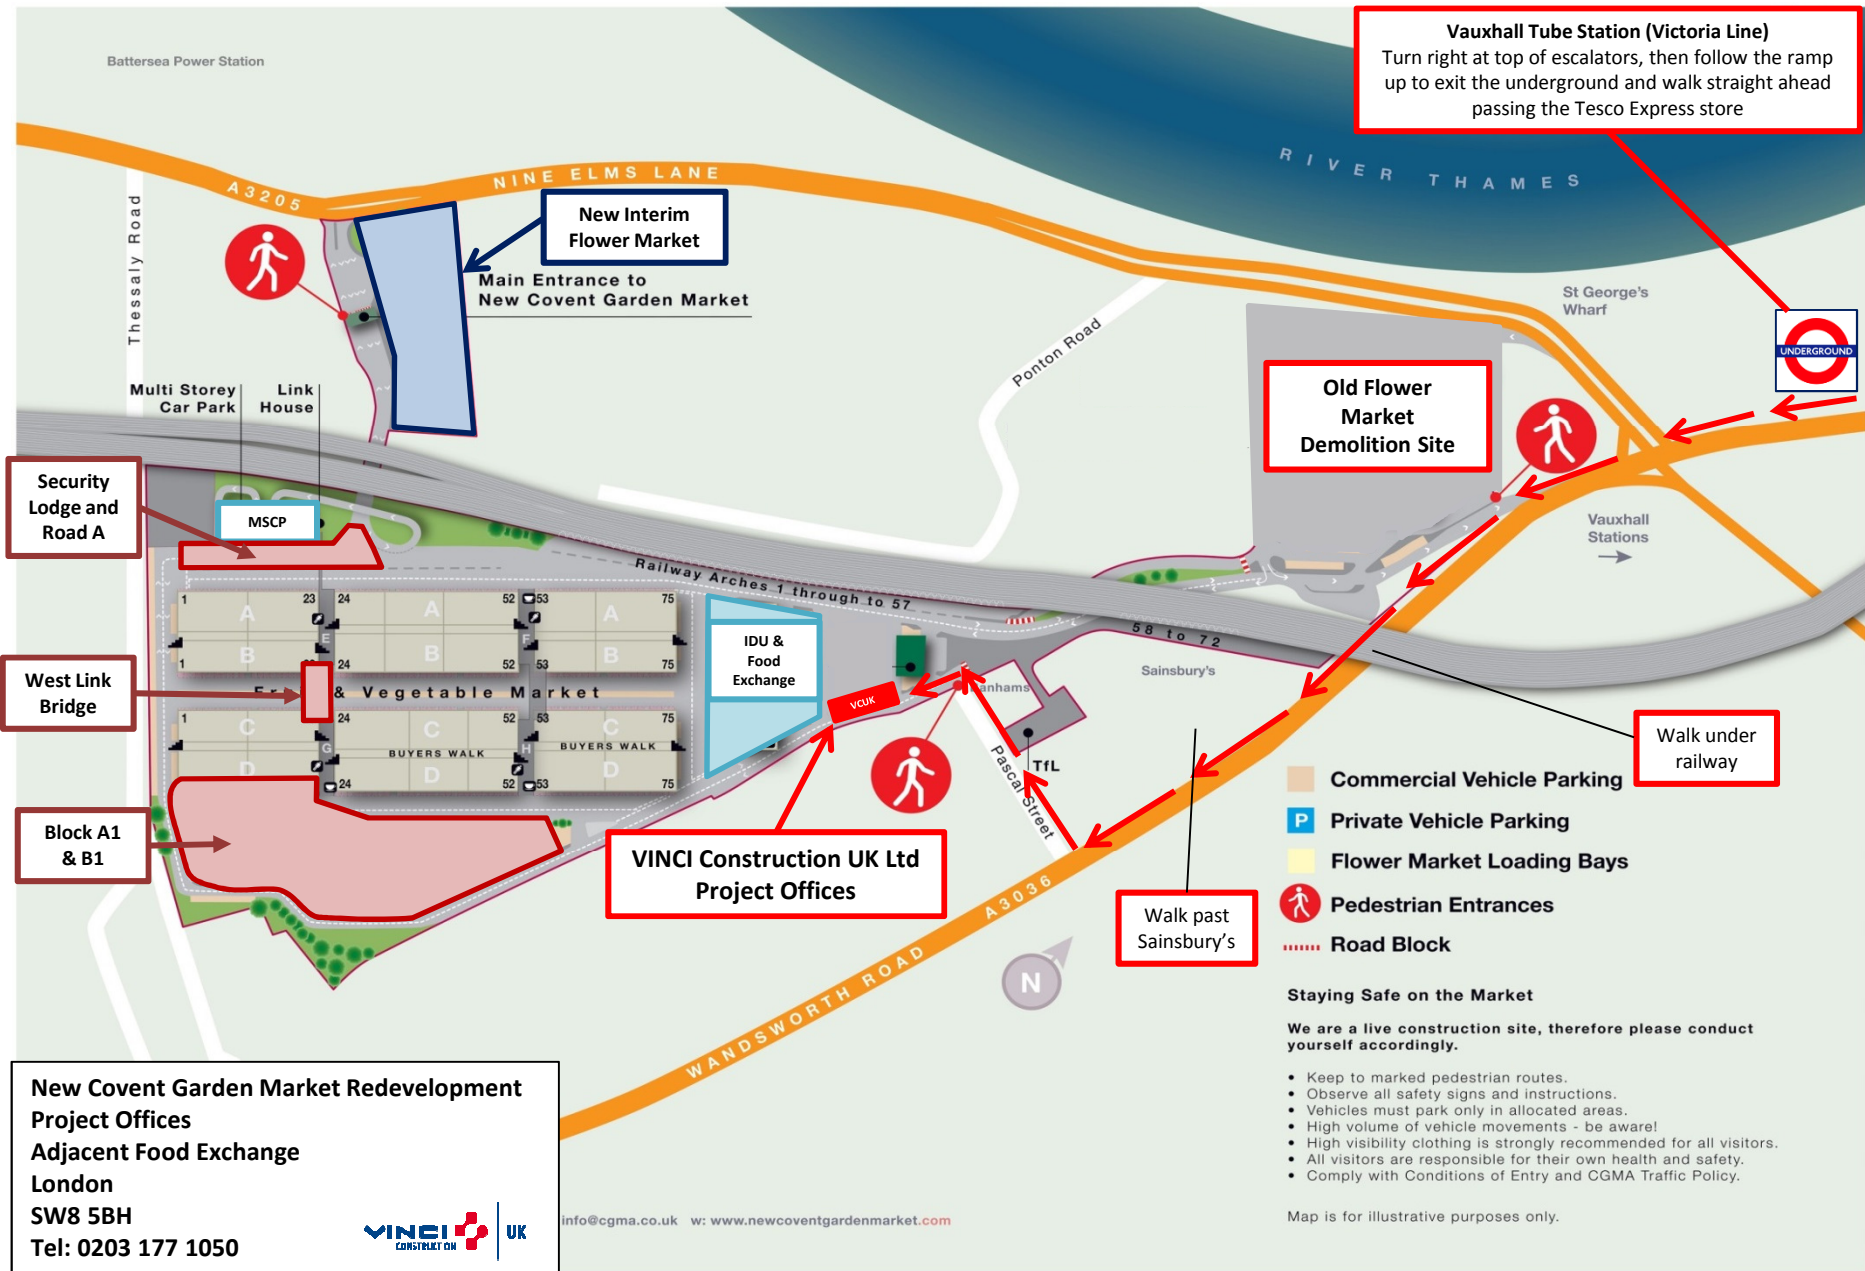

New Covent Garden Market Redevelopment

Project Location Plan – February 2019

Vauxhall Tube Station (Victoria Line)
 Turn right at top of escalators, then follow the ramp up to exit the underground and walk straight ahead passing the Tesco Express store

Old Flower Market Demolition Site

VINCI Construction UK Ltd Project Offices

Security Lodge and Road A

West Link Bridge

Block A1 & B1

New Covent Garden Market Redevelopment Project Offices
 Adjacent Food Exchange
 London
 SW8 5BH
 Tel: 0203 177 1050