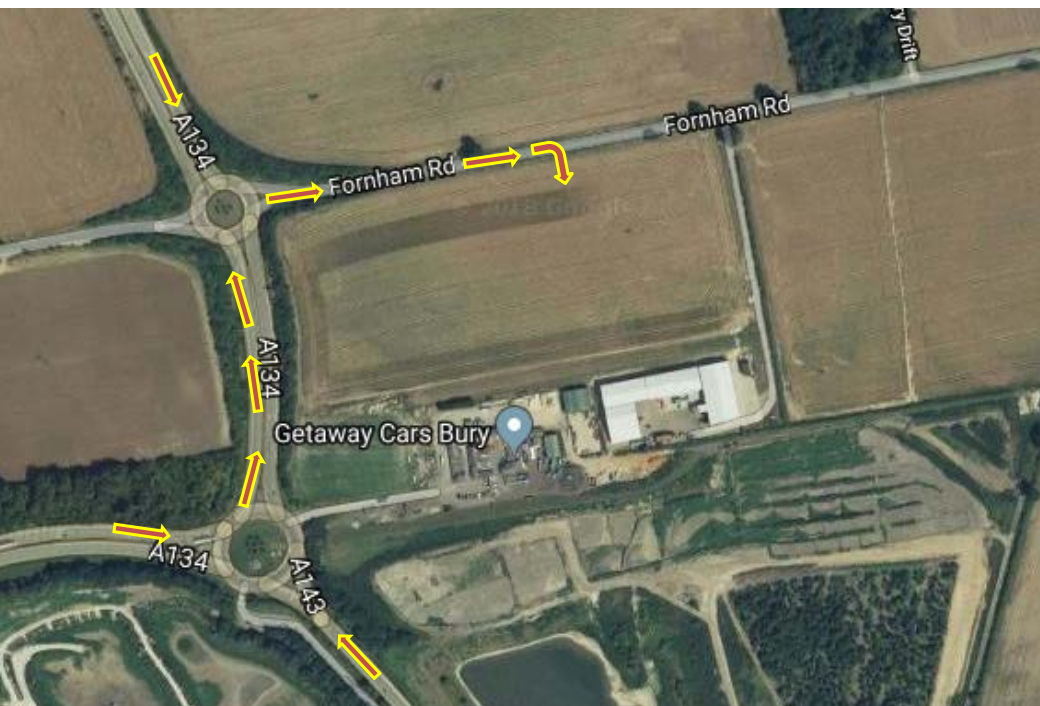

Visiting Us

**MORGAN
SINDALL**

West Suffolk Operational Hub, Bury St Edmunds

Address

West Suffolk Operational Hub, Land at Hollow Road Farm, Fornham Road, Fornham St Martin, Bury St Edmunds Suffolk, IP31 1SL

Getting here

If you are arriving via the A14 (East or Westbound) leave the carriageway at J43, take the exit on to the A134. At the roundabout take the first exit, then at the Barton Hill roundabout turn right on to Fornham Road. The site entrance will be on your right (see adjacent).

If coming from the north via A11 take the A134 exit, and follow the road for approximately 11 miles until you get to the Barton Hill roundabout. Turn left and the site will be on your right.

About West Suffolk Operational Hub

Delivered on behalf of Suffolk County Council and the West Suffolk Councils, the project involves the construction of a new waste hub facility which will combine services currently provided across four separate sites onto a single site at Hollow Road Farm in Fornham St Martin.